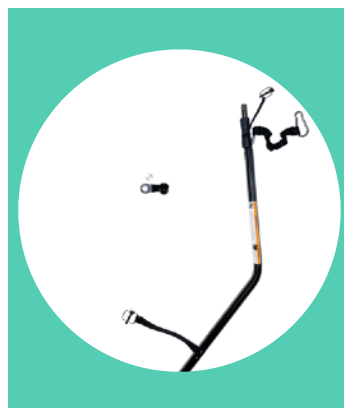

MODEL2022 [EST. AVAILABLE ON MAY 2022]

Bike Trailer 908B

3 in-1 package

908 series provides families opportunity of outdoor activities, such as cycling, jogging, hiking and beyond.

Comfort Seat

The dual individual seats can be adjusted separately without affecting one or the other passengers in the trailer.

Convenient Transformation

Unique mechanism to make 908 series trailer convert to different activity mode.

Commitment

Safe and joyful adventure.