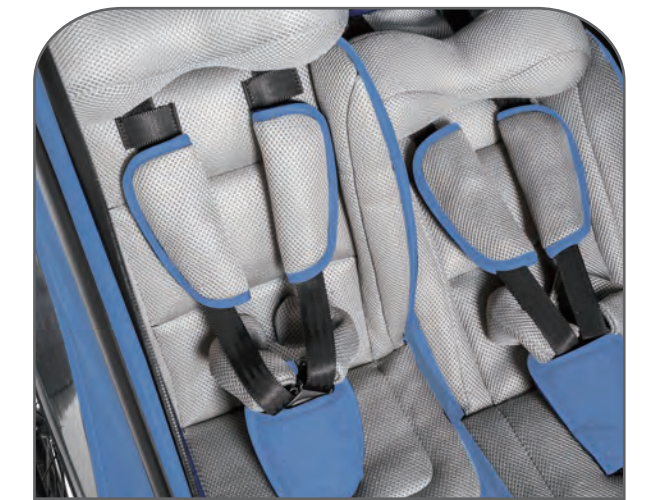

908C

- Reclinable seat with 3 different angle of inclination 120°, 135° and 155°
- 6 position adjustable high-density EVA handle (Max height 110cm)
- 5-point safety harness
- 20" inflatable rear aluminum wheels
- Variable into stroller, bike trailer, jogging, and sled mode
- Packing size (WxLxH): 630x880x340mm
- Weight: 18.5kg

Stroller

Jogger

Cycling

A world of **adventure** awaits

Also available in disc brake system

Strollers are tested and approved in accordance with:

- Cycle trailers(EN 15918: 2011+A1: 2013)
- Wheeled child conveyances(EN 1888)

Testing was performed by an independent control body(SGS)

Photo by Yar Kravkov from Pixels