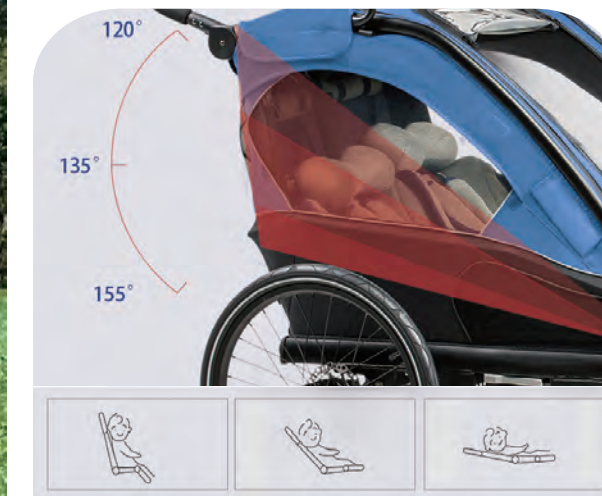

908C

- Reclinable seat with 3 different angle of inclination 120°, 135° and 155°
- 6 position adjustable high-density EVA handle (Max height 110cm)
- 5-point safety harness
- 20" inflatable rear aluminum wheels
- Variable into stroller, bike trailer, jogging, and sled mode
- Packing size (WxLxH): 630x880x340mm
- Weight: 18.5kg

Testing was performed by an independent control body(SGS)

Photo by Yar Kravkov from Pixels